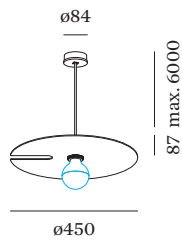

Interior

LED

E27

Socket E27

Max. power 15 W

PHYSICAL

Diameter 450 mm

Height 2587 mm

Quantity

Date

WEVER & DUCRÉ
LIGHTING

MIRRO SUSPENDED 2.0

6342E8NB0

DECO LAMPS

A60 LED Lamp

TYPE	COLOUR	Ø·H (MM)	ORDERCODE
2700K E27	Gold Mirror	ø60·110	9 0 0 3 E 1 3 9
2700K E27	Silver Mirror	ø60·110	9 0 0 3 E 1 4 0
2200K E27	Gold Mirror	ø60·110	9 0 0 3 E 1 5 0