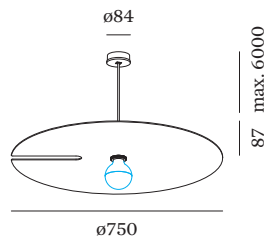

WEVER & DUCRÉ
LIGHTING

MIRRO SUSPENDED 3.0

6343E8NB0

GENERAL

Ceiling

Suspended

Jet Black + Black Chrome

IP20

Interior

LED

E27

Socket E27

Max. power 15 W

PHYSICAL

Diameter 750 mm

Height 2587 mm

2.1 kg

incl. 2.5m suspension

ELECTRICAL

220 - 240 V

PC1

Project

Type

Notes

Quantity

Date