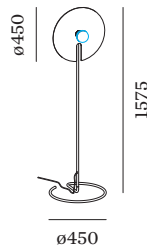

WEVER & DUCRÉ
LIGHTING

MIRRO FLOOR 2.0

6311E8NB0

GENERAL

Floor

Surface

Jet Black + Black Chrome

IP20

Interior

LED

E27

Socket E27

max. 15 W

PHYSICAL

Diameter 450 mm

Height 1575 mm

3.3 kg

cable plug with dimmer

ELECTRICAL

220 - 240 V

PC2

Project

Type

Notes

Quantity

Date