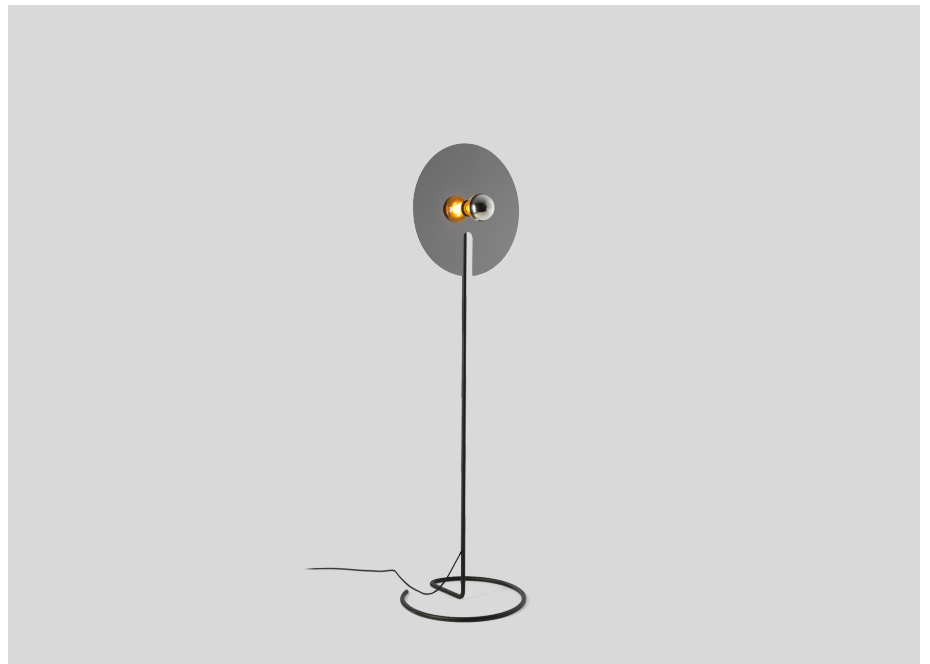

WEVER & DUCRÉ
LIGHTING

MIRRO FLOOR 2.0

6311E8NB0

GENERAL

Floor

Surface

Jet Black + Black Chrome

IP20

Interior

LED

E27

Socket E27

max. 15 W

PHYSICAL

Diameter 450 mm

Height 1575 mm

Quantity

Date

WEVER & DUCRÉ
LIGHTING

MIRRO FLOOR 2.0

6311E8NB0

DECO LAMPS

A60 LED Lamp

TYPE	COLOUR	Ø·H (MM)	ORDERCODE
2700K E27	Gold Mirror	ø60·110	9 0 0 3 E 1 3 9
2700K E27	Silver Mirror	ø60·110	9 0 0 3 E 1 4 0
2200K E27	Gold Mirror	ø60·110	9 0 0 3 E 1 5 0

G95 LED Lamp

TYPE	COLOUR	Ø·H (MM)	ORDERCODE
2700K E27	gold mirror	ø95·135	9 0 0 3 E 1 4 2
2700K E27	silver mirror	ø95·135	9 0 0 3 E 1 4 9
2200K E27	Gold Mirror	ø95·135	9 0 0 3 E 1 5 1