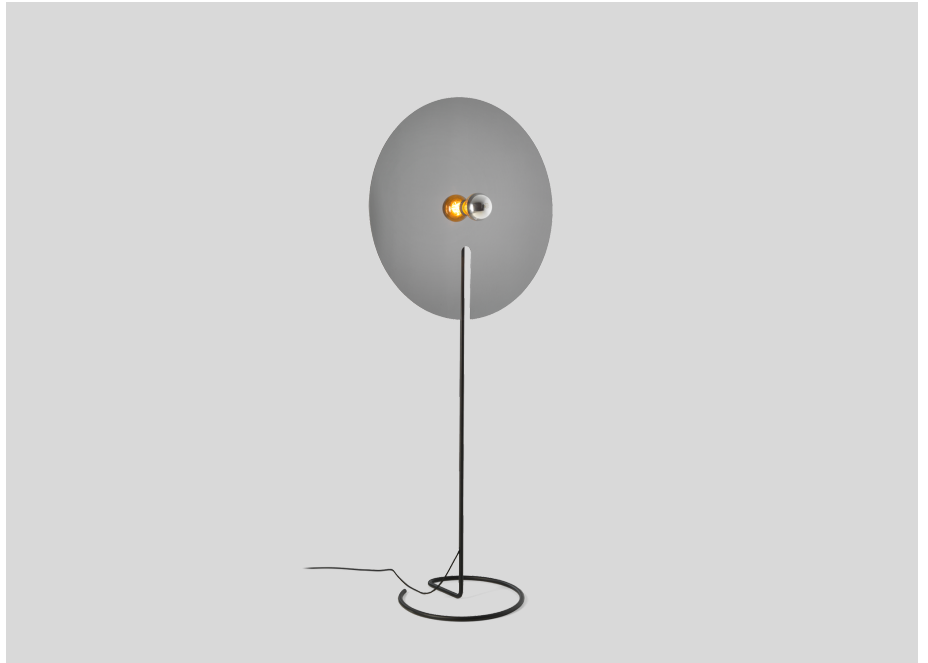

WEVER & DUCRÉ
LIGHTING

MIRRO FLOOR 3.0

6312E8NB0

GENERAL

Floor

Surface

Jet Black + Black Chrome

IP20

Interior

LED

E27

Socket E27

max. 15 W

PHYSICAL

Diameter 450 mm

Height 1725 mm

Quantity

Date

WEVER & DUCRÉ
LIGHTING

MIRRO FLOOR 3.0

6312E8NB0

DECO LAMPS

A60 LED Lamp

TYPE	COLOUR	Ø·H (MM)	ORDERCODE
2700K E27	Gold Mirror	ø60·110	9 0 0 3 E 1 3 9
2700K E27	Silver Mirror	ø60·110	9 0 0 3 E 1 4 0
2200K E27	Gold Mirror	ø60·110	9 0 0 3 E 1 5 0

G95 LED Lamp

TYPE	COLOUR	Ø·H (MM)	ORDERCODE
2700K E27	gold mirror	ø95·135	9 0 0 3 E 1 4 2
2700K E27	silver mirror	ø95·135	9 0 0 3 E 1 4 9
2200K E27	Gold Mirror	ø95·135	9 0 0 3 E 1 5 1