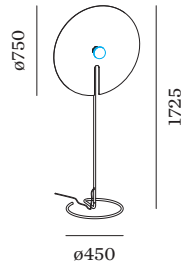

WEVER & DUCRÉ
LIGHTING

MIRRO FLOOR 3.0

6312E8NB0

GENERAL

Floor

Surface

Jet Black + Black Chrome

IP20

Interior

LED

E27

Socket E27

max. 15 W

PHYSICAL

Diameter 450 mm

Height 1725 mm

3.7 kg

cable plug with dimmer

ELECTRICAL

220 - 240 V

PC2

Project

Type

Notes

Quantity

Date