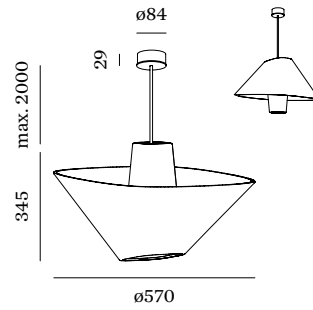

WEVER & DUCRÉ
LIGHTING

REVER 1.0

6521EHRBB

GENERAL

Ceiling
Suspended
Hip Rose
Lamp Body Hip Rose
Mounting Detail Signal Black
Cable Black
IP20
Interior

LED

Lamp A60
E27
Socket E27
Max. power 15 W

PHYSICAL

Diameter 570 mm
Height 345 mm
3.5 kg

ELECTRICAL

PC1

Project
Type
Notes
Quantity
Date