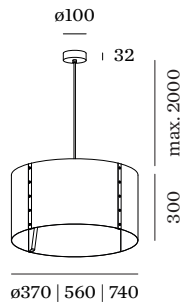

WEVER & DUCRÉ
LIGHTING

ROCK COLLECTION 3.0

2201E8D0

GENERAL

Ceiling

Suspended

Multi Colour

IP20

Interior

LED

Lamp A60

E27

Socket E27

Max. power 100 W

PHYSICAL

Diameter 370 mm

Height 300 mm

3 kg

ELECTRICAL

220 - 240 V

PC1

0.3 m

Project

Type

Notes

Quantity

Date