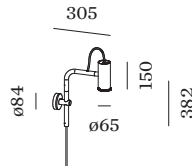

No Shade

PHYSICAL

Diameter 65 mm
Height 382 mm
0.85 kg
cable base round
Tilt min 45°
Tilt max 45°
Rotation 30°

ELECTRICAL

100 - 240 V
Total connected power 8.6 W
PC1

^a RAL Palette colors may deviate slightly due to production conditions.

Project
Type
Notes
Quantity
Date

WEVER & DUCRÉ
LIGHTING

ROOMOR WALL 3.0

339220B00

LED LAMPS

PAR16 LED Lamp

TYPE	COLOUR	Ø·H (MM)	ORDERCODE
2700K GU10	Jet Black	ø50-58	9 0 1 2 2 8 B 3
3000K GU10	Jet Black	ø50-58	9 0 1 2 2 8 B 5
2700K GU10	Signal White	ø50-58	9 0 1 2 2 8 W 2
2700K GU10	Signal White	ø50-58	9 0 1 2 2 8 W 3
3000K GU10	Signal White	ø50-58	9 0 1 2 2 8 W 4
4000K GU10	Signal White	ø50-58	9 0 1 2 2 8 W 6