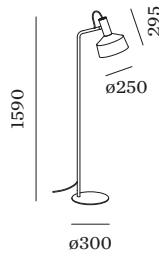

## PHYSICAL

Diameter 250 mm  
Height 1590 mm  
5.6 kg  
cable plug with floor switch  
Tilt max 45°  
Rotation 30°

## ELECTRICAL

100 - 240 V  
Total connected power 8.6 W  
PC1

<sup>a</sup> RAL Palette colors may deviate slightly due to production conditions.

Project  
Type  
Notes  
Quantity  
Date

WEVER & DUCRÉ  
LIGHTING