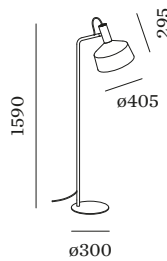

WEVER & DUCRÉ
LIGHTING

ROOMOR FLOOR 1.0

638120BB3

GENERAL

Floor
Surface
Jet Black
Mounting Jet Black
Shade Jet Black
IP20
Interior
9005^a

LED

Lamp PAR16
PAR16
Socket GU10
max. 15 W

OPTICAL

Shade 3.0

PHYSICAL

Diameter 405 mm
Height 1590 mm
5.6 kg
cable plug with floor switch
Tilt max 45°
Rotation 30°

ELECTRICAL

100 - 240 V
Total connected power 8.6 W
PC1

^a RAL Palette colors may deviate slightly due to production conditions.

Project
Type
Notes
Quantity
Date