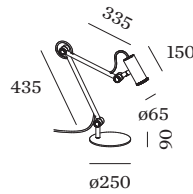

WEVER & DUCRÉ
LIGHTING

ROOMOR TABLE 2.0

639120B00

Project .....

Type .....

Notes .....

Quantity .....

Date .....

GENERAL

Table .....

Standing .....

Jet Black .....

Mounting Jet Black .....

Shade No Shade .....

IP20 .....

Interior .....

9005^a .....

LED

Lamp PAR16 .....

PAR16 .....

Socket GU10 .....

max. 15 W .....

OPTICAL

No Shade .....

PHYSICAL

Diameter 65 mm .....

Height 770 mm .....

4.5 kg .....

cable plug with hand switch .....

Tilt min 45° .....

Tilt max 45° .....

Rotation 30° .....

ELECTRICAL

100 - 240 V .....

Total connected power 8.6 W .....

PC1 .....

^a RAL Palette colors may deviate slightly due to production conditions.