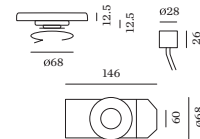

WEVER & DUCRÉ
LIGHTING

SHIEK 3.0 LED

237389Z9

Project
Type
Notes
Quantity
Date

Maintenance Factors

Operating Time [h]	10 000	20 000	30 000	40 000	50 000
LLMF	0.97	0.93	0.89	0.85	0.81
LSF	1	1	1	1	1

MF	LMF × RSMF × LLMF × LSF	RSMF^a	Room Surface Maintenance Factor
MF	Maintenance Factor	LLMF	Lamp Lumens Maintenance Factor
LMF^a	Luminaire Maintenance Factor	LSF	Lamp Survival Faktor

^a According to "CIE 97, Maintenance of indoor electric lighting systems", 2005, ISBN 3-900-734-34-8. The values must be determined by the planner.

SINGLE SUSPENSION OPTIONS

Invisible Ceiling Suspension System

TYPE	L · W · H (MM)	ORDERCODE
Plasterkit	156-60-26	9 0 0 1 5 1 9 5

Single Suspension

TYPE	COLOUR	Ø · H (MM)	ORDERCODE
Ceiling Base round	Signal Black	Ø84-29	9 0 0 5 2 0 2 1
Ceiling Base round	Pure White	Ø84-29	9 0 0 5 2 0 2 2
Ceiling Base | semi recessed	Pure White	Ø84-72	9 0 0 5 2 0 2 6
Ceiling Base | semi recessed	Signal Black	Ø84-72	9 0 0 5 2 0 2 7

MULTI SUSPENSION OPTIONS

Multiple Suspension

TYPE	COLOUR	L · W · H (MM)	ORDERCODE
Ceiling Base round | for up to 8 lamps	Signal White	Ø123-44	9 0 0 5 2 0 0 5
Ceiling Base round | for up to 8 lamps	Jet Black	Ø123-44	9 0 0 5 2 0 0 6
Ceiling Base Long | for 2 Lamps	Signal White	600-30-45	9 0 0 5 2 0 0 7
Ceiling Base Long | for 2 Lamps	Jet Black	600-30-45	9 0 0 5 2 0 0 8
Ceiling Base Long | for 3 Lamps	Signal White	900-30-45	9 0 0 5 2 0 0 9
Ceiling Base Long | for 3 Lamps	Jet Black	900-30-45	9 0 0 5 2 0 1 0
Ceiling Base Long | for 4 Lamps	Signal White	1200-30-45	9 0 0 5 2 0 1 1
Ceiling Base Long | for 4 Lamps	Jet Black	1200-30-45	9 0 0 5 2 0 1 2
Ceiling Base Long | for 5 Lamps	Signal White	1500-30-45	9 0 0 5 2 0 1 3
Ceiling Base Long | for 5 Lamps	Jet Black	1500-30-45	9 0 0 5 2 0 1 4

Connector Set

TYPE	ORDERCODE
extra set standard connectors for 5 to 8 lamps	9 0 0 5 9 1 1 8