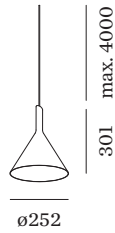

WEVER & DUCRÉ
LIGHTING

SHIEK 3.0 LED

237389Z9

GENERAL

Ceiling

Suspended

Jet Black + Copper

IP20

Interior

510 lm

LED

1800 K - 2850 K

3-step binning

OPTICAL

High Performance Opal

PHYSICAL

Diameter 252 mm

Height 301 mm

0.6 kg

ELECTRICAL

phase-cut dim

220 - 240 V

Total connected power 11 W

46 lm/W

PC2

0.3 m

Project

Type

Notes

Quantity

Date