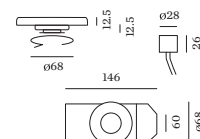

^a According to "CIE 97, Maintenance of indoor electric lighting systems", 2005, ISBN 3-900-734-34-8. The values must be determined by the planner.

MULTI SUSPENSION OPTIONS

Multiple Suspension

TYPE	COLOUR	L · W · H (MM)	ORDERCODE
Ceiling Base round | for up to 8 lamps	Signal White	∅123-44	9 0 0 5 2 0 0 5
Ceiling Base round | for up to 8 lamps	Jet Black	∅123-44	9 0 0 5 2 0 0 6
Ceiling Base Long | for 2 Lamps	Signal White	600-30-45	9 0 0 5 2 0 0 7
Ceiling Base Long | for 2 Lamps	Jet Black	600-30-45	9 0 0 5 2 0 0 8
Ceiling Base Long | for 3 Lamps	Signal White	900-30-45	9 0 0 5 2 0 0 9
Ceiling Base Long | for 3 Lamps	Jet Black	900-30-45	9 0 0 5 2 0 1 0
Ceiling Base Long | for 4 Lamps	Signal White	1200-30-45	9 0 0 5 2 0 1 1
Ceiling Base Long | for 4 Lamps	Jet Black	1200-30-45	9 0 0 5 2 0 1 2
Ceiling Base Long | for 5 Lamps	Signal White	1500-30-45	9 0 0 5 2 0 1 3
Ceiling Base Long | for 5 Lamps	Jet Black	1500-30-45	9 0 0 5 2 0 1 4

Connector Set

TYPE	ORDERCODE
extra set standard connectors for 5 to 8 lamps	9 0 0 5 9 1 1 8

Cable ring

TYPE	COLOUR	∅ · H (MM)	ORDERCODE
for 3 lamps	Signal Black	∅60-10	9 0 0 5 9 1 2 1
for 4 lamps	Signal Black	∅60-10	9 0 0 5 9 1 2 2
for 3 lamps	Pure White	∅60-10	9 0 0 5 9 1 2 3
for 4 lamps	Pure White	∅60-10	9 0 0 5 9 1 2 4

SINGLE SUSPENSION OPTIONS

Invisible Ceiling Suspension System

TYPE	L · W · H (MM)	ORDERCODE
Plasterkit	156-60-26	9 0 0 1 5 1 9 5