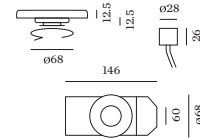

Diameter 150 mm

Height 87 mm

0.56 kg

ELECTRICAL

phase-cut dim

220 - 240 V

Total connected power 11 W

31 lm/W

PC2

0.3 m

Project

Type

Notes

Quantity

Date

WEVER & DUCRÉ
LIGHTING

WETRO 1.0

236189TS9

SINGLE SUSPENSION OPTIONS

Invisible Ceiling Suspension System

TYPE	L · W · H (MM)	ORDERCODE
Plasterkit	156·60·26	9 0 0 1 5 1 9 5

Single Suspension

TYPE	COLOUR	Ø · H (MM)	ORDERCODE
Ceiling Base round	Signal Black	Ø84·29	9 0 0 5 2 0 2 1
Ceiling Base round	Pure White	Ø84·29	9 0 0 5 2 0 2 2
Ceiling Base semi recessed	Pure White	Ø84·72	9 0 0 5 2 0 2 6
Ceiling Base semi recessed	Signal Black	Ø84·72	9 0 0 5 2 0 2 7