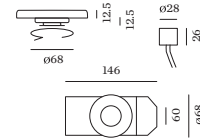

Interior

340 lm

LED

1800 K - 2850 K

OPTICAL

High Performance Opal

PHYSICAL

Diameter 225 mm

Height 130 mm

0.97 kg

ELECTRICAL

phase-cut dim

220 - 240 V

Total connected power 11 W

31 lm/W

PC2

0.3 m

Project

Type

Notes

Quantity

Date

WEVER & DUCRÉ
LIGHTING

WETRO 2.0

236289TD9

SINGLE SUSPENSION OPTIONS

Invisible Ceiling Suspension System

TYPE	L · W · H (MM)	ORDERCODE
Plasterkit	156·60·26	9 0 0 1 5 1 9 5

Single Suspension

TYPE	COLOUR	Ø · H (MM)	ORDERCODE
Ceiling Base round	Signal Black	Ø84·29	9 0 0 5 2 0 2 1
Ceiling Base round	Pure White	Ø84·29	9 0 0 5 2 0 2 2
Ceiling Base semi recessed	Pure White	Ø84·72	9 0 0 5 2 0 2 6
Ceiling Base semi recessed	Signal Black	Ø84·72	9 0 0 5 2 0 2 7