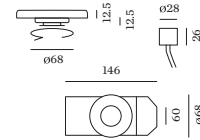

Interior

340 lm

LED

1800 K - 2850 K

OPTICAL

High Performance Opal

PHYSICAL

Diameter 300 mm

Height 173 mm

1.7 kg

ELECTRICAL

phase-cut dim

220 - 240 V

Total connected power 11 W

31 lm/W

PC2

0.3 m

Project

Type

Notes

Quantity

Date

WEVER & DUCRÉ
LIGHTING

WETRO 3.0

236389TW9

SINGLE SUSPENSION OPTIONS

Invisible Ceiling Suspension System

TYPE	L · W · H (MM)	ORDERCODE
Plasterkit	156·60·26	9 0 0 1 5 1 9 5

Single Suspension

TYPE	COLOUR	Ø · H (MM)	ORDERCODE
Ceiling Base round	Signal Black	Ø84·29	9 0 0 5 2 0 2 1
Ceiling Base round	Pure White	Ø84·29	9 0 0 5 2 0 2 2
Ceiling Base semi recessed	Pure White	Ø84·72	9 0 0 5 2 0 2 6
Ceiling Base semi recessed	Signal Black	Ø84·72	9 0 0 5 2 0 2 7