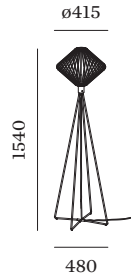

WEVER & DUCRÉ
LIGHTING

WIRO FLOOR DIAMOND 1.0

6614E8BB0

Project .....

Type .....

Notes .....

Quantity .....

Date .....

GENERAL

Floor .....

Surface .....

Jet Black .....

IP20 .....

Interior .....

9005^a .....

LED

Lamp T30 .....

E27 .....

Socket E27 .....

max. 25 W .....

PHYSICAL

Diameter 415 mm .....

Height 1540 mm .....

5.4 kg .....

cable plug with dimmer .....

ELECTRICAL

220 - 240 V .....

PC2 .....

^a RAL Palette colors may deviate slightly due to production conditions.