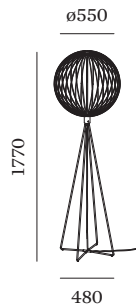

WEVER & DUCRÉ
LIGHTING

WIRO FLOOR GLOBE 2.0

6612E8BB0

GENERAL

Floor
Surface
Jet Black
IP20
Interior
9005^a

LED

Lamp T30
E27
Socket E27
max. 25 W

PHYSICAL

Diameter 550 mm
Height 1770 mm
6.7 kg
cable plug with dimmer

ELECTRICAL

220 - 240 V
PC2

^a RAL Palette colors may deviate slightly due to production conditions.

Project
Type
Notes
Quantity
Date

WEVER & DUCRÉ
LIGHTING

WIRO FLOOR GLOBE 2.0

6612E8BB0

DECO LAMPS

T32-300 Lamp

TYPE	Ø · H (MM)	ORDERCODE
2200K E27	ø32-295	9 0 0 3 E 1 2 7

T30-300 LED Lamp

TYPE	Ø · H (MM)	ORDERCODE
2200K E27	ø30-300	9 0 0 3 E 1 3 0
2700K E27	ø30-300	9 0 0 3 E 1 3 5