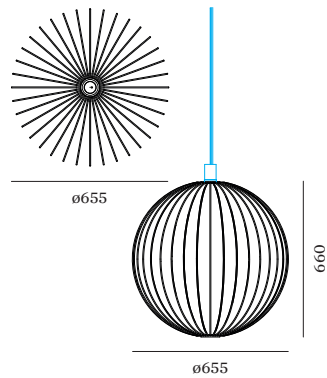

WEVER & DUCRÉ
LIGHTING

WIRO GLOBE 6.0

243300W0

GENERAL

Ceiling

Suspended

Signal White

IP20

Interior

9003^a

LED

Lamp T30

E27

Socket E27

Max. power 60 W

PHYSICAL

Diameter 550 mm

Height 558 mm

3.3 kg

ELECTRICAL

220 - 240 V

PC1

0.3 m

^a RAL Palette colors may deviate slightly due to production conditions.

Project

Type

Notes

Quantity

Date