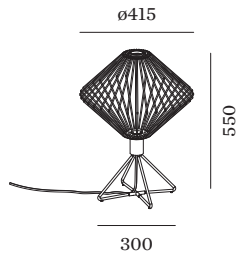

WEVER & DUCRÉ
LIGHTING

WIRO TABLE DIAMOND 1.0

6603E8BB0

Project .....

Type .....

Notes .....

Quantity .....

Date .....

GENERAL

Table .....

Standing .....

Jet Black .....

IP20 .....

Interior .....

9005^a .....

LED

Lamp T30 .....

E27 .....

Socket E27 .....

max. 25 W .....

PHYSICAL

Diameter 415 mm .....

Height 550 mm .....

2.9 kg .....

cable plug with dimmer .....

ELECTRICAL

220 - 240 V .....

PC2 .....

^a RAL Palette colors may deviate slightly due to production conditions.