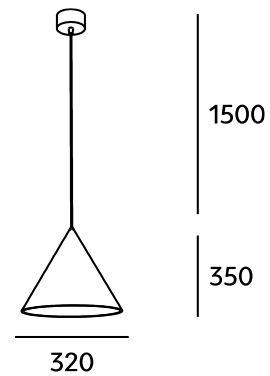

SUSPENDED LED LUMINAIRE

POWER SUPPLY: 230 V AC/ 50 - 60 Hz

LIGHT SOURCE: 1 x E27

POWER: max. 1 x 60 W

PROTECTION: IP20

DIMENSIONS: Ø 320 x 350 (1850) mm

MATERIAL: aluminium, wood, steel, PMMA

APPLICATION: interior

TRILUM

TRILUM - Sladovnicka 28 - 971 01 Trnava - Slovakia
www.trilum.eu - trilum@trilum.eu - 00421 948 708 008

DATA SHEET

woodLED CONE

DIMENSIONS

OPTIONAL VENEERING

ORDER CODES

woodLED CONE, black cable and roof kit - Walnut - 101-WW22000