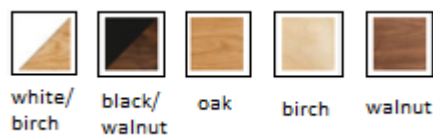

DATA SHEET

WoodLED GRANNY

DIMENSIONS

OPTIONAL VENEERING

ORDER CODES

woodLED GRANNY, Matte white color steel- Birch – 103-BB11000

woodLED GRANNY, Matte white color steel- White/Birch - 103-1B11000

woodLED GRANNY, Matte white color steel - Oak - 103-DD11000

woodLED GRANNY, Matte black color steel -Walnut - 103-WW22000

woodLED GRANNY, Matte black color steel - Black/Walnut – 103-2W22000

NOTES

Light source si not included.

TRILUM

TRILUM - Sladovnícka 28 - 971 01 Tmava - Slovakia
www.trilum.eu - trilum@trilum.eu - 00421 948 708 008