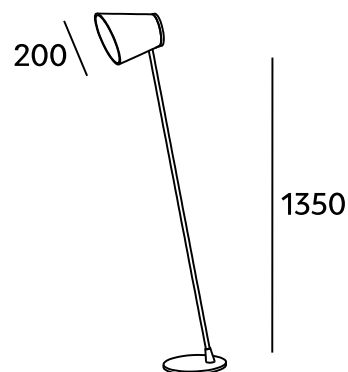

FLOOR LED LUMINAIRE

POWER SUPPLY: 230 V AC/ 50 - 60 Hz

LIGHT SOURCE: 1 x E27

POWER: max. 1 x 60 W

PROTECTION: IP20

DIMENSIONS: Ø 200 x 1350 mm

MATERIAL: aluminium, wood, steel, PMMA

APPLICATION: interior

DATA SHEET

WoodLED GRANNY

DIMENSIONS

OPTIONAL VENEERING

ORDER CODES

woodLED GRANNY, Matte white color steel- Birch – 103-BB11000

woodLED GRANNY, Matte white color steel- White/Birch - 103-1B11000

woodLED GRANNY, Matte white color steel - Oak - 103-DD11000