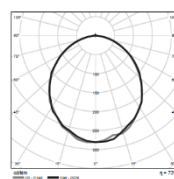

SUSPENSION LED LUMINAIRE

POWER SUPPLY: 230 V AC/ 50 - 60 Hz

LIGHT SOURCE: LED

POWER: 48 W

LUMINOUS FLUX: 4480 Lm

BEAM ANGLE: 120°

DIMMING: Non Dimm / DALI Dimm

CRI: 90

PROTECTION: IP20

DIMENSIONS: 1600 x 82 x 110 mm

Rope length max. 2000 mm

AMBIENT TEMPERATURE: -15 to +40°C

COLOUR TEMPERATURE: 3000 / 4000 K

MATERIAL: aluminium, wood, steel, PMMA

APPLICATION: interior

TRILUM

TRILUM - Stodovnicka 28 - 971 01 Trnava - Slovakia
www.trilum.eu - trilum@trilum.eu - 00421 948 708 008

DATA SHEET

woodLED LINUS Hang 1600

LIGHT DISTRIBUTION

DIMENSIONS

OPTIONAL VENEERING

ORDER CODES