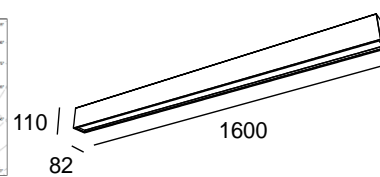

SUSPENSION LED LUMINAIRE

POWER SUPPLY: 230 V AC/ 50 - 60 Hz

LIGHT SOURCE: LED

POWER: 48 W

LUMINOUS FLUX: 4480 Lm

BEAM ANGLE: 120°

DIMMING: Non Dimm / DALI Dimm

CRI: 90

PROTECTION: IP20

DIMENSIONS: 1600 x 82 x 110 mm

Rope length max. 2000 mm

AMBIENT TEMPERATURE: -15 to +40°C

COLOUR TEMPERATURE: 3000 / 4000 K

MATERIAL: aluminium, wood, steel, PMMA

APPLICATION: interior

TRILUM

TRILUM - Stodovnicka 28 - 971 01 Trnava - Slovakia
www.trilum.eu - trilum@trilum.eu - 00421 948 708 008

DATA SHEET

woodLED LINUS Hang 1600

LIGHT DISTRIBUTION

DIMENSIONS

OPTIONAL VENEERING

ORDER CODES