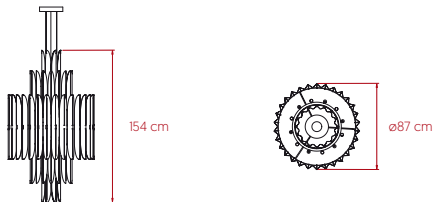

SIZE

REFERENCES

VOLR S GD

COMPONENTS

Wood Veneer Shade

Gold Metal Structure

Gold Metal Canopy: ø23 cm

3 Steel Cables: 5 m

Gold Cloth cord Electrical Cable: 5 m

LIGHT SOURCE

Class I 

220 - 250V: Dimmable

Recommended Bulbs - Not Included

E14 Lamp Holder - 14 LED Candle DIM 7W, 2.800K, Energy Class A*

E27 Lamp Holder - 2 LED Globe DIM 11W, 3.000K, Energy Class F
8.780 lm*

*Measurements obtained by theoretical calculations at LZf using Ivory White shades & recommended bulbs. Veneer Ref: 23 Natural White.

PACKAGING

Box 1: 76 x 76 x 77 cm | 0.44 m³ | 19 Kg

Box 2: 76 x 76 x 77 cm | 0.44 m³ | 15.7 Kg

Weight: Total Gross - 34.7 Kg | Total Net - 18 Kg

SELECT FROM FOLLOWING

WOOD VENEER & METAL FINISHES COMBINATIONS

Wood Veneer Metal
 23 - Natural White with  GD - Gold