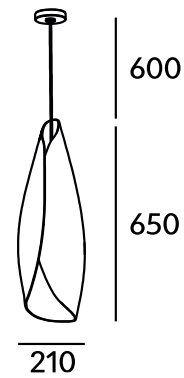

SUSPENDED LED LUMINAIRE

POWER SUPPLY: 230 V AC/ 50 - 60 Hz

LIGHT SOURCE: 1 x E27

POWER: max. 1 x 60 W

PROTECTION: IP20

DIMENSIONS: Ø 210 x 650 (1250) mm

MATERIAL: aluminium, wood, steel, PMMA

APPLICATION: interior

TRILUM

TRILUM - Sladovnicka 28 - 971 01 Trnava - Slovakia
www.trilum.eu - trilum@trilum.eu - 00421 948 708 008

DATA SHEET

woodLED COCOON

DIMENSIONS

OPTIONAL VENEERING

Oak

ORDER CODES