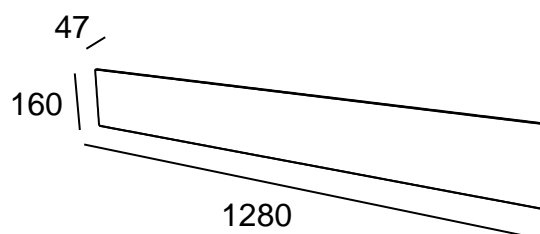

DIMENSIONS