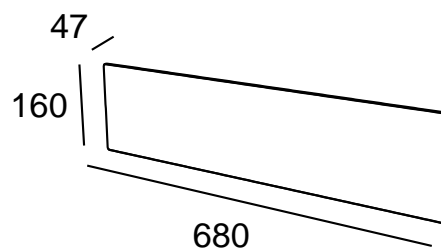

WALL LED LUMINAIRE

POWER SUPPLY: 230 V AC/ 50 – 60 Hz

LIGHT SOURCE: Samsung 2835 LED

POWER: 17 W

LUMINOUS FLUX: 1600 Lm

BEAM ANGLE: Indirect lighting

DIMMING: Non Dimm

CRI: 80

PROTECTION: IP20

DIMENSIONS: 680 x 160 x 47 mm

AMBIENT TEMPERATURE: -15 to +40°C

COLOUR TEMPERATURE: 3000 K

MATERIAL: aluminium, wood, steel, PMMA

APPLICATION: interior

TRILUM

TRILUM - Sladovnicka 28 - 971 01 Trnava - Slovakia
www.trilum.eu - trilum@trilum.eu - 00421 948 708 008

DATA SHEET

WoodLED LIINY 680

DIMENSIONS

OPTIONAL VENEERING

ORDER CODES

woodLED LIINY 680, 3000K, Non Dimm, oak - 043-DD00830-00

woodLED LIINY 680, 3000K, Non Dimm, walnut - 043-WW00830-00