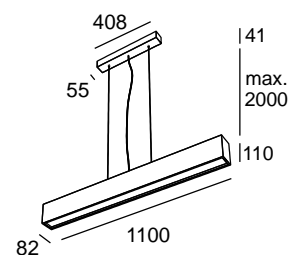

DIMENSIONS: 1100 x 82 x 110 mm

rope length max.2000mm

AMBIENT TEMPERATURE: -15 to +40°C

COLOUR TEMPERATURE: 3000 / 4000 K

MATERIAL: aluminium, wood, steel, PMMA

OTHER ACCESSORIES: Suspension KIT

APPLICATION: interior

# DATA SHEET

woodLED LINUS hang 1100

## DIMENSIONS