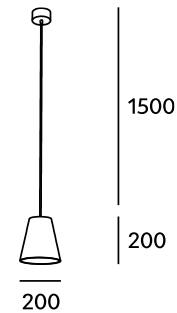

SUSPENDED LED LUMINAIRE

POWER SUPPLY: 230 V AC/ 50 - 60 Hz

LIGHT SOURCE: 1 x E27

POWER: max. 1 x 60 W

PROTECTION: IP20

DIMENSIONS: Ø 200 x 200 (1700) mm

MATERIAL: aluminium, wood, steel, PMMA

APPLICATION: interior

TRILUM

TRILUM - Sladovnicka 28 - 971 01 Trnava - Slovakia
www.trilum.eu - trilum@trilum.eu - 00421 948 708 008

DATA SHEET

woodLED POT

DIMENSIONS

OPTIONAL VENEERING

ORDER CODES

woodLED POT, black cable and roof kit - Walnut - 102- WW22000