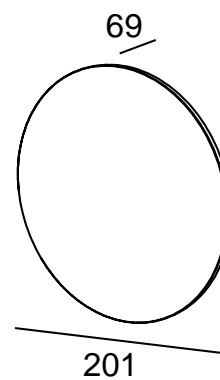

DIMENSIONS