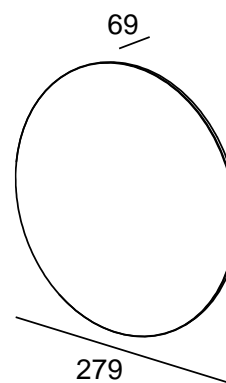

WALL LED LUMINAIRE

POWER SUPPLY: 230 V AC/ 50 - 60 Hz

LIGHT SOURCE: LED

POWER: 13 W

LUMINOUS FLUX: 1200 Lm

BEAM ANGLE: Indirect lighting

DIMMING: Non Dimm

CRI: 80

PROTECTION: IP20

DIMENSIONS: Ø 279 x 69 mm

AMBIENT TEMPERATURE: -15 to +40°C

COLOUR TEMPERATURE: 3000 K

MATERIAL: aluminium, wood, steel, PMMA

APPLICATION: interior

TRILUM

TRILUM - Sladovnicka 28 - 971 01 Trnava - Slovakia
www.trilum.eu - trilum@trilum.eu - 00421 948 708 008

DATA SHEET

woodLED ROONDY 280

DIMENSIONS

OPTIONAL VENEERING

ORDER CODES

woodLED ROONDY 280, 3000K, Non Dimm, oak - 042-DD00830-00

woodLED ROONDY 280, 3000K, Non Dimm, walnut - 042-WW00830-00