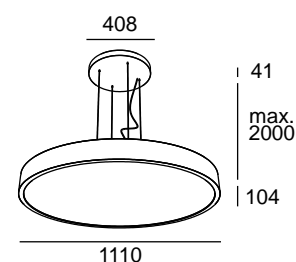

PROTECTION: IP20

DIMENSIONS: Ø 1110 x 104 mm

Rope length max.2000 mm

AMBIENT TEMPERATURE: -15 to +40°C

COLOUR TEMPERATURE: 3000 / 4000 K

WEIGHT: 20 kg

MATERIAL: aluminium, wood, steel, PMMA

APPLICATION: interior

# DATA SHEET

woodLED ROUND Hang 1200

## LIGHT DISTRIBUTION

## DIMENSIONS