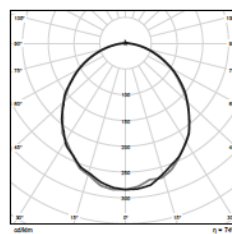

PROTECTION: IP20

DIMENSIONS: Ø 1110 x 104 mm

Rope length max.2000 mm

AMBIENT TEMPERATURE: -15 to +40°C

COLOUR TEMPERATURE: 3000 / 4000 K

WEIGHT: 20 kg

MATERIAL: aluminium, wood, steel, PMMA

APPLICATION: interior

## LIGHT DISTRIBUTION

## DIMENSIONS