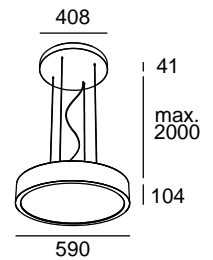

SUSPENSION LED LUMINAIRE

POWER SUPPLY: 230 V AC / 50 - 60 Hz

LIGHT SOURCE: Samsung 2835 LED

POWER: 50 W

LUMINOUS FLUX: 4460 lm / 4000 K

BEAM ANGLE: 120°

DIMMING: PUSH DIMM / DALI

CRI: 90

PROTECTION: IP20

DIMENSIONS: Ø 590 x 104 mm

Rope length max. 2000 mm

AMBIENT TEMPERATURE: -15 to +40°C

COLOUR TEMPERATURE: 3000 / 4000 K

WEIGHT: 8 kg

MATERIAL: aluminium, wood, steel, PMMA

APPLICATION: interior

TRILUM

TRILUM - Sladovnička 28 - 971 01 Tmava - Slovakia
www.trilum.eu - trilum@trilum.eu - 00421 948 708 008

DATA SHEET

woodLED ROUND Hang 600

LIGHT DISTRIBUTION

DIMENSIONS

OPTIONAL VENEERING

ORDER CODES