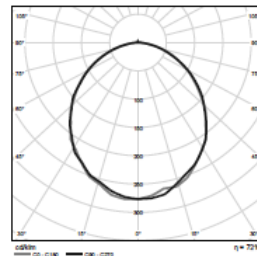

SUSPENSION LED LUMINAIRE

POWER SUPPLY: 230 V AC / 50 - 60 Hz

LIGHT SOURCE: Samsung 2835 LED

POWER: 50 W

LUMINOUS FLUX: 4460 lm / 4000 K

BEAM ANGLE: 120°

DIMMING: PUSH DIMM / DALI

CRI: 90

PROTECTION: IP20

DIMENSIONS: Ø 590 x 104 mm

Rope length max. 2000 mm

AMBIENT TEMPERATURE: -15 to +40°C

COLOUR TEMPERATURE: 3000 / 4000 K

WEIGHT: 8 kg

MATERIAL: aluminium, wood, steel, PMMA

APPLICATION: interior

TRILUM

TRILUM - Sladovnička 28 - 971 01 Tmava - Slovakia
www.trilum.eu - trilum@trilum.eu - 00421 948 708 008

DATA SHEET

woodLED ROUND Hang 600

ORDER CODES

woodLED ROUND 600, 3000K, DALI - maple+KIT - 004-MM0H83S-DA+KIT
woodLED ROUND 600, 3000K, DALI - oak+KIT - 004-DD0H83S-DA+KIT
woodLED ROUND 600, 3000K, DALI - cherry+KIT - 004-CC0H83S-DA+KIT
woodLED ROUND 600, 3000K, DALI - walnut+KIT - 004-WW0H83S-DA+KIT
woodLED ROUND 600, 3000K, DALI - palisander+KIT - 004-PP0H83S-DA+KIT
woodLED ROUND 600, 4000K, DALI - maple - 004-MM0H84S-DA+KIT
woodLED ROUND 600, 4000K, DALI - oak+KIT - 004-DD0H84S-DA+KIT
woodLED ROUND 600, 4000K, DALI - cherry+KIT - 004-CC0H84S-DA+KIT
woodLED ROUND 600, 4000K, DALI - walnut - 004-WW0H84S-DA+KIT
woodLED ROUND 600, 4000K, DALI - palisander+KIT - 004-PP0H84S-DA+KIT