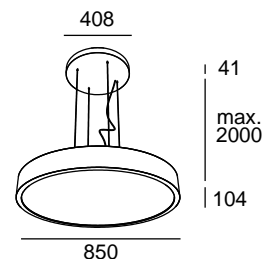

DIMENSIONS