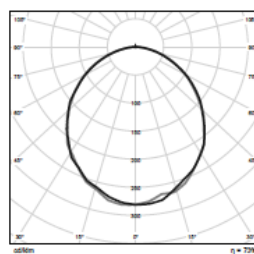

LIGHT DISTRIBUTION