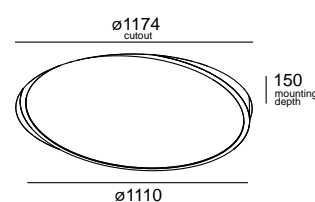

RECESSED LED LUMINAIRE

POWER SUPPLY: 230 V AC / 50 – 60 Hz

LIGHT SOURCE: Samsung 2835 LED

POWER: 155 W

LUMINOUS FLUX: 15300 lm / 4000 K

BEAM ANGLE: 120°

DIMMING: PUSH DIMM / DALI

CRI: 90

PROTECTION: IP20

DIMENSIONS: Ø 1174 x 150 mm

AMBIENT TEMPERATURE: -15 to +40°C

COLOUR TEMPERATURE: 3000 / 4000 K

WEIGHT: 18 kg

MATERIAL: aluminium, wood, steel, PMMA

APPLICATION: interior

TRILUM

TRILUM - Sladovnícka 28 - 971 01 Trnava - Slovakia
www.trilum.eu - trilum@trilum.eu - 00421 948 708 008

DATA SHEET

woodLED ROUND Tilt 1200

LIGHT DISTRIBUTION

DIMENSIONS

OPTIONAL VENEERING

ORDER CODES

- woodLED ROUND 1200, 3000K, DALI- maple+KIT - 006-MM0T83S-DA+KIT
- woodLED ROUND 1200, 3000K, DALI - oak+KIT - 006-DD0T83S-DA+KIT
- woodLED ROUND 1200, 3000K, DALI - cherry+KIT - 006-CC0T83S-DA+KIT
- woodLED ROUND 1200, 3000K, DALI - walnut+KIT - 006-WW0T83S-DA+KIT
- woodLED ROUND 1200, 3000K, DALI-palisander+KIT - 006-PP0T83S-DA+KIT
- woodLED ROUND 1200, 4000K, DALI - maple+KIT - 006-MM0T84S-DA+KIT
- woodLED ROUND 1200, 4000K, DALI - oak+KIT - 006-DD0T84S-DA+KIT
- woodLED ROUND 1200, 4000K, DALI - cherry+KIT - 006-CC0T84S-DA+KIT
- woodLED ROUND 1200, 4000K, DALI - walnut +KIT - 006-WW0T84S-DA+KIT
- woodLED ROUND 1200, 4000K, DALI-palisander+KIT - 006-PP0T84S-DA+KIT