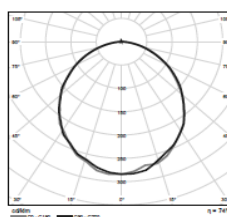

LIGHT DISTRIBUTION