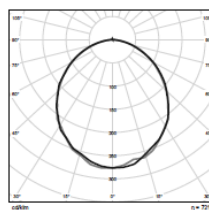

RECESSED LED LUMINAIRE

POWER SUPPLY: 230 V AC / 50 - 60 Hz

LIGHT SOURCE: Samsung 2835 LED

POWER: 50 W

LUMINOUS FLUX: 4460 lm / 4000 K

BEAM ANGLE: 120°

DIMMING: PUSH DIMM / DALI

CRI: 90

PROTECTION: IP20

DIMENSIONS: Ø 664 x 150 mm

AMBIENT TEMPERATURE: -15 to +40°C

COLOUR TEMPERATURE: 3000 / 4000 K

WEIGHT: 7 kg

MATERIAL: aluminium, wood, steel, PMMA

APPLICATION: interior

TRILUM

TRILUM - Sladovnicka 28 - 971 01 Trnava - Slovakia
www.trilum.eu - trilum@trilum.eu - 00421 948 708 008

DATA SHEET

woodLED ROUND Tilt 600

LIGHT DISTRIBUTION

DIMENSIONS

OPTIONAL VENEERING

ORDER CODES

- woodLED ROUND 600, 3000K, DALI - maple+KIT - 004-MM0T83S-DA+KIT
- woodLED ROUND 600, 3000K, DALI - oak+KIT - 004-DD0T83S-DA+KIT
- woodLED ROUND 600, 3000K, DALI - cherry+KIT - 004-CC0T83S-DA+KIT
- woodLED ROUND 600, 3000K, DALI - walnut+KIT - 004-WW0T83S-DA+KIT
- woodLED ROUND 600, 3000K, DALI - palisander+KIT - 004-PP0T83S-DA+KIT
- woodLED ROUND 600, 4000K, DALI - maple+KIT - 004-MM0T84S-DA+KIT
- woodLED ROUND 600, 4000K, DALI - oak +KIT - 004-DD0T84S-DA+KIT
- woodLED ROUND 600, 4000K, DALI - cherry+KIT - 004-CC0T84S-DA+KIT
- woodLED ROUND 600, 4000K, DALI - walnut+KIT - 004-WW0T84S-DA+KIT
- woodLED ROUND 600, 4000K, DALI - palisander+KIT - 004-PP0T84S-DA+KIT