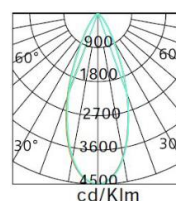

PROTECTION: IP20

DIMENSIONS: 179 x 179 x 163 mm

AMBIENT TEMPERATURE: -15 to +40°C

COLOUR TEMPERATURE: 3000 / 4000 K

MATERIAL: aluminium, wood, steel, PMMA

APPLICATION: interior

## DIMENSIONS