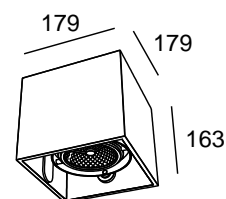

PROTECTION: IP20

DIMENSIONS: 179 x 179 x 163 mm

AMBIENT TEMPERATURE: -15 to +40°C

COLOUR TEMPERATURE: 3000 / 4000 K

MATERIAL: aluminium, wood, steel, PMMA

APPLICATION: interior

## DIMENSIONS