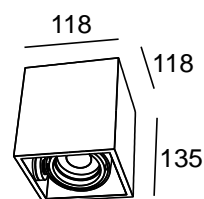

PROTECTION: IP20

DIMENSIONS: 118 x 118 x 135 mm

AMBIENT TEMPERATURE: -15 to +40°C

COLOUR TEMPERATURE: 3000 / 4000 K

MATERIAL: aluminium, wood, steel, PMMA

APPLICATION: interior

TRILUM

TRILUM - Sladovnicka 28 - 971 01 Trnava - Slovakia
www.trilum.eu - trilum@trilum.eu - 00421 948 708 008

DATA SHEET

woodLED singleSPOT mini

LIGHT DISTRIBUTION

DIMENSIONS

OPTIONAL VENEERING

ORDER CODES

- woodLED single SPOT mini, 3000K, Non Dimm, maple - 015-M200834-00
- woodLED single SPOT mini, 3000K, Non Dimm, oak - 015-D200834-00
- woodLED single SPOT mini, 3000K, Non Dimm, cherry - 015-C200834-00
- woodLED single SPOT mini, 3000K, Non Dimm, walnut - 015-W200834-00
- woodLED single SPOT mini, 3000K, Non Dimm, palisander - 015-P200834-00
- woodLED single SPOT mini, 4000K, Non Dimm, maple - 015-M200844-00
- woodLED single SPOT mini, 4000K, Non Dimm, oak - 015-D200844-00
- woodLED single SPOT mini, 4000K, Non Dimm, cherry - 015-C200844-00
- woodLED single SPOT mini, 4000K, Non Dimm, walnut - 015-W200844-00
- woodLED single SPOT mini, 4000K, Non Dimm, palisander - 015-P200844-00
- woodLED single SPOT mini, 3000K, DALI, maple - 015-M200834-DA
- woodLED single SPOT mini, 3000K, DALI, oak - 015-D200834-DA
- woodLED single SPOT mini, 3000K, DALI, cherry - 015-C200834-DA
- woodLED single SPOT mini, 3000K, DALI, walnut - 015-W200834-DA
- woodLED single SPOT mini, 3000K, DALI, palisander - 015-P200834-DA
- woodLED single SPOT mini, 4000K, DALI, maple - 015-M200844-DA
- woodLED single SPOT mini, 4000K, DALI, oak - 015-D200844-DA
- woodLED single SPOT mini, 4000K, DALI, cherry - 015-C200844-DA
- woodLED single SPOT mini, 4000K, DALI, walnut - 015-W200844-DA
- woodLED single SPOT mini, 4000K, DALI, palisander - 015-P200844-DA