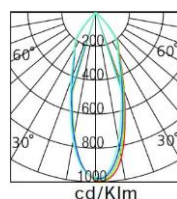

PROTECTION: IP20

DIMENSIONS: 118 x 118 x 135 mm

AMBIENT TEMPERATURE: -15 to +40°C

COLOUR TEMPERATURE: 3000 / 4000 K

MATERIAL: aluminium, wood, steel, PMMA

APPLICATION: interior

TRILUM

TRILUM - Sladovnicka 28 - 971 01 Trnava - Slovakia
www.trilum.eu - trilum@trilum.eu - 00421 948 708 008

DATA SHEET

woodLED singleSPOT mini

LIGHT DISTRIBUTION

DIMENSIONS

OPTIONAL VENEERING

ORDER CODES

- woodLED single SPOT mini, 3000K, Non Dimm, maple - 015-M200834-00
- woodLED single SPOT mini, 3000K, Non Dimm, oak - 015-D200834-00
- woodLED single SPOT mini, 3000K, Non Dimm, cherry - 015-C200834-00
- woodLED single SPOT mini, 3000K, Non Dimm, walnut - 015-W200834-00
- woodLED single SPOT mini, 3000K, Non Dimm, palisander - 015-P200834-00
- woodLED single SPOT mini, 4000K, Non Dimm, maple - 015-M200844-00
- woodLED single SPOT mini, 4000K, Non Dimm, oak - 015-D200844-00
- woodLED single SPOT mini, 4000K, Non Dimm, cherry - 015-C200844-00
- woodLED single SPOT mini, 4000K, Non Dimm, walnut - 015-W200844-00
- woodLED single SPOT mini, 4000K, Non Dimm, palisander - 015-P200844-00
- woodLED single SPOT mini, 3000K, DALI, maple - 015-M200834-DA
- woodLED single SPOT mini, 3000K, DALI, oak - 015-D200834-DA
- woodLED single SPOT mini, 3000K, DALI, cherry - 015-C200834-DA
- woodLED single SPOT mini, 3000K, DALI, walnut - 015-W200834-DA
- woodLED single SPOT mini, 3000K, DALI, palisander - 015-P200834-DA
- woodLED single SPOT mini, 4000K, DALI, maple - 015-M200844-DA
- woodLED single SPOT mini, 4000K, DALI, oak - 015-D200844-DA
- woodLED single SPOT mini, 4000K, DALI, cherry - 015-C200844-DA
- woodLED single SPOT mini, 4000K, DALI, walnut - 015-W200844-DA
- woodLED single SPOT mini, 4000K, DALI, palisander - 015-P200844-DA