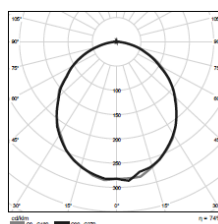

LIGHT DISTRIBUTION