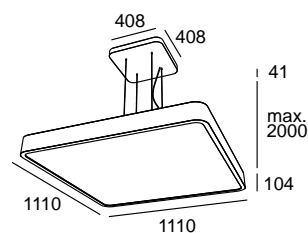

DIMENSIONS