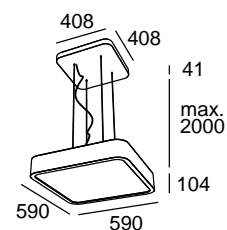

PROTECTION: IP20

DIMENSIONS: 590 x 590 x 104 mm

rope lenght max. 2000mm

AMBIENT TEMPERATURE: -15 to +40°C

COLOUR TEMPERATURE: 3000 / 4000 K

WEIGHT: 8 kg

MATERIAL: aluminium, wood, steel, PMMA

APPLICATION: interior

# DATA SHEET

woodLED SQUARE Hang 600

LIGHT DISTRIBUTION

DIMENSIONS

OPTIONAL VENEERING

ORDER CODES

woodLED SQUARE 600, 3000K, DALI - maple +KIT - 001-MM0H83S-DA+KIT  
woodLED SQUARE 600, 3000K, DALI - oak +KIT - 001-DD0H83S-DA+ KIT  
woodLED SQUARE 600, 3000K, DALI - cherry +KIT - 001-CC0H83S-DA+ KIT  
woodLED SQUARE 600, 3000K, DALI - walnut +KIT - 001-WW0H83S-DA+ KIT  
woodLED SQUARE 600, 3000K, DALI - palisander +KIT - 001-PP0H83S-DA+ KIT  
woodLED SQUARE 600, 4000K, DALI - maple +KIT - 001-MM0H84S-DA+ KIT  
woodLED SQUARE 600, 4000K, DALI - oak +KIT - 001-DD0H84S-DA+ KIT  
woodLED SQUARE 600, 4000K, DALI -cherry+KIT - 001-CC0H84S-DA+ KIT  
woodLED SQUARE 600, 4000K, DALI - walnut + KIT - 001-WW0H84S-DA+ KIT  
woodLED SQUARE 600, 4000K, DALI - palisander+KIT - 001-PP0H84S-DA+ KIT