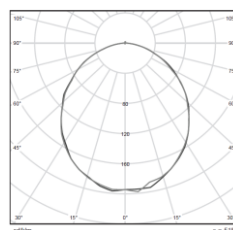

PROTECTION: IP20

DIMENSIONS: 590 x 590 x 104 mm

rope lenght max. 2000mm

AMBIENT TEMPERATURE: -15 to +40°C

COLOUR TEMPERATURE: 3000 / 4000 K

WEIGHT: 8 kg

MATERIAL: aluminium, wood, steel, PMMA

APPLICATION: interior

# DATA SHEET

woodLED SQUARE Hang 600

LIGHT DISTRIBUTION

DIMENSIONS

OPTIONAL VENEERING

ORDER CODES

woodLED SQUARE 600, 3000K, DALI - maple +KIT - 001-MM0H83S-DA+KIT  
woodLED SQUARE 600, 3000K, DALI - oak +KIT - 001-DD0H83S-DA+ KIT  
woodLED SQUARE 600, 3000K, DALI - cherry +KIT - 001-CC0H83S-DA+ KIT  
woodLED SQUARE 600, 3000K, DALI - walnut +KIT - 001-WW0H83S-DA+ KIT  
woodLED SQUARE 600, 3000K, DALI - palisander +KIT - 001-PP0H83S-DA+ KIT  
woodLED SQUARE 600, 4000K, DALI - maple +KIT - 001-MM0H84S-DA+ KIT  
woodLED SQUARE 600, 4000K, DALI - oak +KIT - 001-DD0H84S-DA+ KIT  
woodLED SQUARE 600, 4000K, DALI -cherry+KIT - 001-CC0H84S-DA+ KIT  
woodLED SQUARE 600, 4000K, DALI - walnut + KIT - 001-WW0H84S-DA+ KIT  
woodLED SQUARE 600, 4000K, DALI - palisander+KIT - 001-PP0H84S-DA+ KIT