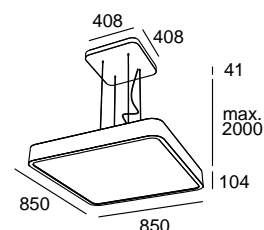

DIMENSIONS