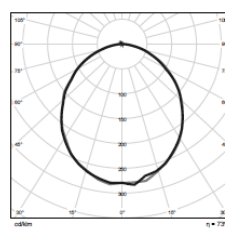

LIGHT DISTRIBUTION