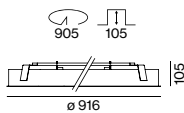

Order options

COLOUR TEMPERATURE	
3000K	5
4000K	6
CONTROL	
non DIM	1
DALI-2	3

MATERIAL COLOUR

☐ pure white RAL 9010

LIGHT OPTIC COVER

☒ opal ☐ O
☐ microprismatic (UGR ≤ 19) ☐ K

Options on request

COLOUR RENDERING INDEX

CRI ≥ 90

COLOUR TEMPERATURE

tunable white 2700–6500K (2× DALI)

EMERGENCY LIGHT

1h accupack
3h accupack

COMBO 300 trim

DIRECT

SYSTEM POWER	COLOUR TEMP.	LUMINOUS FLUX	ORDER CODE
10.1W	3000K	993lm	064-1031
	4000K	1050lm	

COMBO 450 trim

DIRECT

SYSTEM POWER	COLOUR TEMP.	LUMINOUS FLUX	ORDER CODE
16.7W	3000K	2050lm	064-1041
	4000K	2170lm	

COMBO 600 trim

DIRECT

SYSTEM POWER	COLOUR TEMP.	LUMINOUS FLUX	ORDER CODE
31W	3000K	4020lm	064-1051
	4000K	4250lm	

COMBO 900 trim

DIRECT

SYSTEM POWER	COLOUR TEMP.	LUMINOUS FLUX	ORDER CODE
58W	3000K	7440lm	064-1071
	4000K	7880lm	

COMBO 1200 trim

DIRECT

SYSTEM POWER	COLOUR TEMP.	LUMINOUS FLUX	ORDER CODE
92W	3000K	12610lm	064-1081
	4000K	13350lm	

Accessories

MOUNTING RING FOR ACOUSTIC CEILING

TYPE	ORDER CODE
COMBO 300	064-1906300
COMBO 450	064-1906400
COMBO 600	064-1906500
COMBO 900	064-1906700
COMBO 1200	064-1906800

LUMINOUS FLUX value calculated for CRI ≥ 80, colour white, cover opal