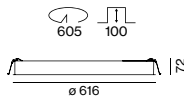

DIRECT

SYSTEM POWER	COLOUR TEMP.	LUMINOUS FLUX	ORDER CODE
10.1W	3000K	993lm	064-1031
	4000K	1050lm	

COMBO 450 trim

DIRECT

SYSTEM POWER	COLOUR TEMP.	LUMINOUS FLUX	ORDER CODE
16.7W	3000K	2050lm	064-1041
	4000K	2170lm	