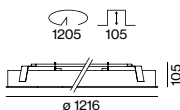

COMBO 600 trim

DIRECT

SYSTEM POWER	COLOUR TEMP.	LUMINOUS FLUX	ORDER CODE
31W	3000K	4020lm	064-1051
	4000K	4250lm	

COMBO 900 trim

DIRECT

SYSTEM POWER	COLOUR TEMP.	LUMINOUS FLUX	ORDER CODE
58W	3000K	7440lm	064-1071
	4000K	7880lm	