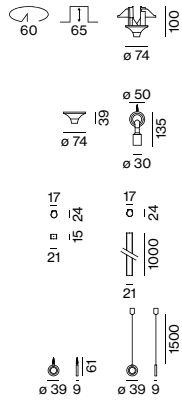

### Types

ø18 x 1000-10 000

#### LUMINAIRE

<b>SYSTEM POWER</b>	<b>COLOUR TEMP.</b>	<b>LUMINOUS FLUX</b>	<b>ORDER CODE</b>
14.4W/m	3000K 4000K	812lm/m 1000lm/m	0 5 8 - 6 5 1 L :: 1 0

#### MOUNTING ACCESSORIES

TYPE	L-W-H (mm)	ORDER CODE
1 mounting set recessed	ø 74-100	0 5 8 - 6 5 9 0 2 1 ☑️
2 mounting set surface	ø 74-39	0 5 8 - 6 5 9 1 0 1 ☑️
3 mounting set suspended	ø 50/30-135	0 5 8 - 6 5 9 2 0 1 ☑️
4 clip surface (transparent)	15-21-24	0 5 8 - 6 5 9 1 4 1 0
5 channel surface (transparent)	1000-21-24	0 5 8 - 6 5 9 1 1 1 0
6 mounting ring surface	ø 39-9-61	0 5 8 - 6 5 9 1 6 1 ☑️
7 mounting ring suspended	ø 39-9	0 5 8 - 6 5 9 2 6 1 ☑️