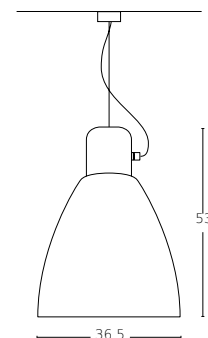

Design by Franco Zavarise

SCHEMA TECNICA / DATA SHEET

**UTILIZZO / USE****TIPOLOGIA / TYPOLOGY****MATERIALI / MATERIALS****FINITURE ESTERNE / OUTSIDE COLORS****FINITURE INTERNE / INSIDE COLORS****COLORE DEL CAVO PVC / PVC CABLE COLOR****ROSONE / CEILING ROSE****PESO / WEIGHT****VERSIONI / AVAILABLE MODELS****FLUSSO LUM. VERSIONE LED / LUM. FLUX LED VERSION****RESA CROMATICA VERSIONE LED / CRI LED VERSION****TEMPERATURE DI COLORE LED VERS. / CCT LED VERS.****CL. EN. VERSIONE LED / ENERGY CLASS LED VERSION****CL. EN. VERSIONE E27 / ENERGY CLASS E27 VERSION****ASS. VERSIONE LED / MAXIMUM CONSUMPTION LED VERSION****MAX POT. INST. VERS. E27 / MAX. INST. POWER E27 VERSION****TIPO DI EMISSIONE / LIGHT EMISSION TYPE****L. CAVO DI ALIM. E SOSP. / FEED & SUSP. CABLE LENGHT****CERTIFICAZIONI / CERTIFICATION****GRADO IP / IP PROTECTION**

Foglia oro / argento / rame

Golden / silver / copper leaf

Grigio / Grey

Arancio / Orange

Ø10cm H6cm

5kg

Disponibile con sorgente LED inclusa

Available with LED source included